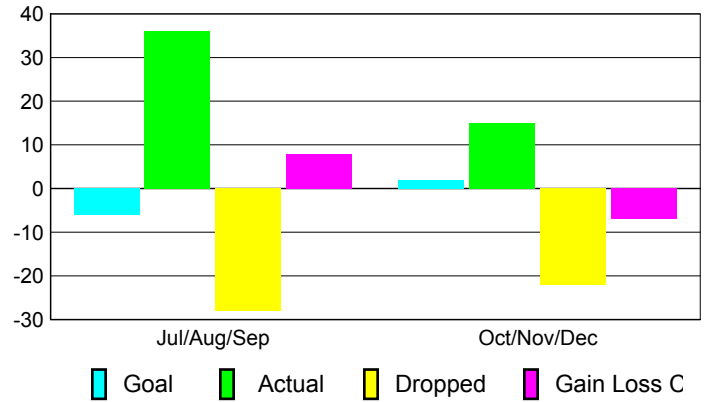

### YTD Status Quo Clubs 2010-2011

Status Quo Clubs Compared to Status Quo Members

## MEMBERSHIP

Membership Results  
2010-2011

Membership  
2009-2010

Month	Net Memb Goal	Actual New Memb	Actual Dropped Memb	Gain/Loss of Memb	Gain/Loss of Memb
Jul/Aug/Sep	-6	36	-28	8	10
Oct/Nov/Dec	2	15	-22	-7	-1
<b>Totals</b>	<b>-4</b>	<b>51</b>	<b>-50</b>	<b>1</b>	<b>9</b>

### Membership Results 2010-2011

Goal, New, Dropped, Gain/Loss

### Comparison of Membership Gain/Loss

Current Year Compared to the Previous Year