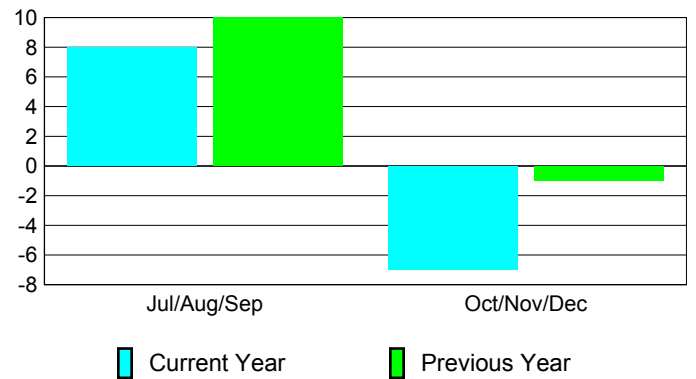

Comparison of Membership Gain/Loss

Current Year Compared to the Previous Year